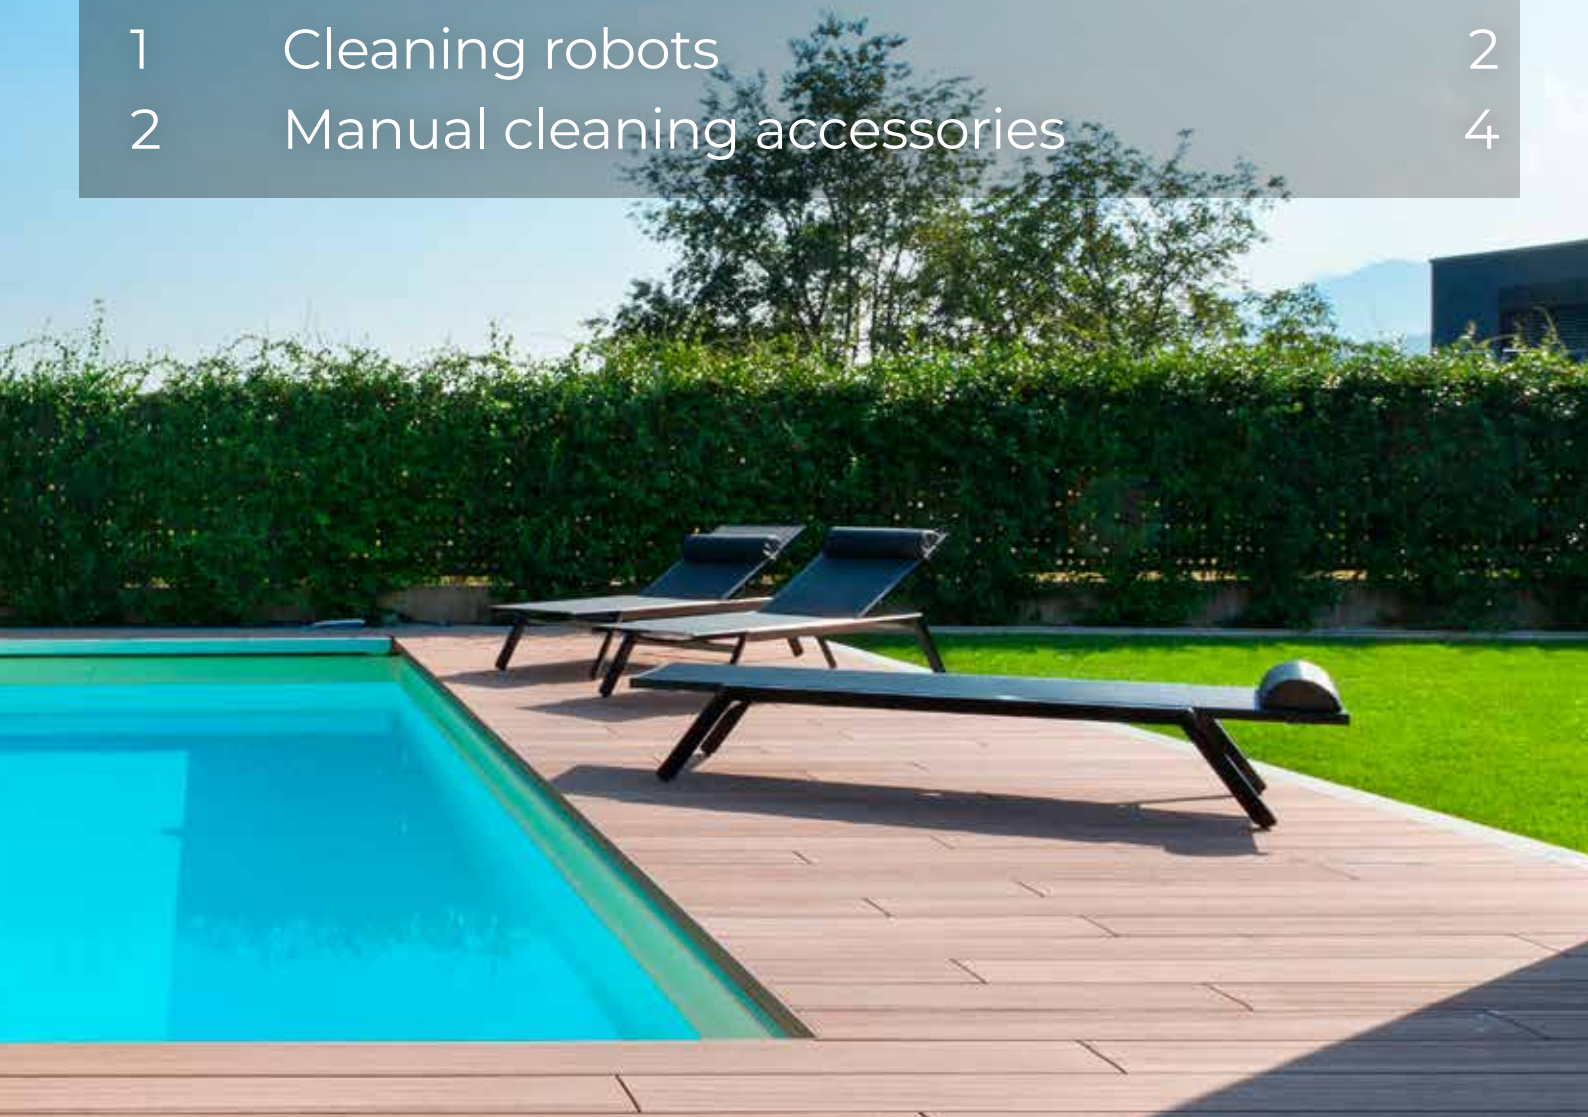

ENJOY YOUR OWN POOL WITH NORSUP'S EXCLUSIVE POOL DESIGNS

The Norsup range opens up a myriad of opportunities to create the perfect pool for you . Norsup pools are designed to suit your needs and can be controlled from anywhere in the world thanks to our "NorsupOne" smart pool technology. You can relax knowing that your pool is safe and well maintained without the need for tedious testing. In addition to that, our Norsup pools can be installed much quicker than traditional methods so you can enjoy your new swimming pool in no time at all.

NORSUP POOL CLEANING

- | | | |
|---|-----------------------------|---|
| 1 | Cleaning robots | 2 |
| 2 | Manual cleaning accessories | 4 |

1.

NORSUP CLEANING ROBOTS

The Norsup Cyclone cleaning robots are designed to clean residential in-ground pools of all sizes and surfaces. Thanks to the patented AquaSmart Gyro System, the Norsup Cyclone will automatically brush, vacuum and micro-filter dirt, debris and contaminants from the pool floor, walls and waterline in a synchronised pattern helping to prevent the cable from tangling.

- Superior pool maintenance
- Extra heavy duty construction
- Quick telepole connect/disconnect
- TPR edge to minimise damaging of the pool during maintenance
- Wall-saving side brushes
- Ideal for concrete pools

NORSUP **VACUUM HEAD**

FEATURES

- Superior pool maintenance
- Extra heavy duty construction
- Quick telepole connect/disconnect
- TPR edge to minimise damaging of the pool during maintenance
- Wall-saving rotating side wheels