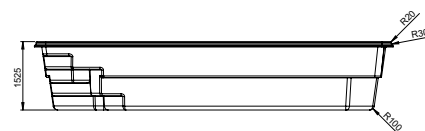

MONTECITO

Length m	5.40	6.50	7.60
Width m	3.00	3.00	3.00
Depth m	1.50	1.50	1.50
Vol. MAX m ³	24	29	34
Weight kg			580

On request available with counter current system!

COLORADO

The Colorado is a stylish rectangular pool. The sleek forms of the Colorado give your pool that contemporary and modern style. The simplistic structure is a delight to the landscape.

COLORADO

Length m	6.30**	7.00	8.00**	8.00*
Width m	3.10	3.20	3.20	3.75
Depth m	1.50	1.50	1.50	1.50
Vol. MAX m ³	29	33	38	45
Weight kg				850

*With model 8,00 x 3,75 m the entrance is situated on the right side.
 **With models 6,30 x 3,10 m and 8,00 x 3,20 m a bench is included in the steps.