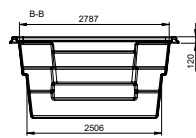

ASPEN

Length m	6.30	7.50
Width m	3.15	3.15
Depth m	1.50	1.50
Vol. MAX m ³	30	35
Weight kg		600

Complete this pool with Norsup technical equipment.

SANTA FE

Through the entry possibility on both sides the Santa Fe is particularly versatile. Thanks to the integrated seat between the stairs, a zone is formed for optimal relaxation.