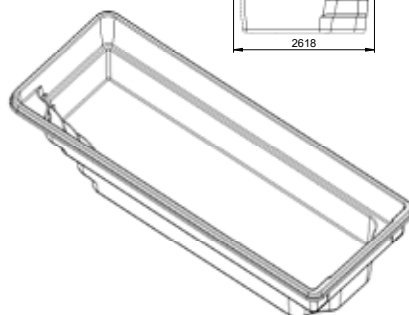

MONTECITO

Length m	5.40	6.50	7.60
Width m	3.00	3.00	3.00
Depth m	1.50	1.50	1.50
Vol. MAX m ³	24	29	34
Weight kg			580

On request available with counter current system!

COLORADO

The Colorado is a stylish rectangular pool. The sleek forms of the Colorado give your pool that contemporary and modern style. The simplistic structure is a delight to the landscape.