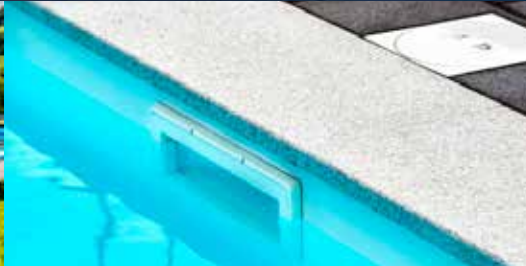

FEATURES

- Solid construction with vertical struts with 50 cm distance, additional steel reinforcement and reinforcement at the top of the pool
- High quality polypropylene with 12 mm wall thickness, bottom 8 mm
- Insulation with 4 cm Polystyrol rigid foam panels
- 20 mm thick treads with anti-slip coating (always in white)
- Delivered pre-installed (saves time and money)

STR1

STR2

STR3

STR4

AVAILABLE COLOURS

Blue

White

Grey

Anthracite

Black

SKIMMER POOLS

The popular variant with slim skimmers for a high water level gives the pool an unusual design. Equipped with a staircase of your choice, it offers optimal comfort and sets a special accent.