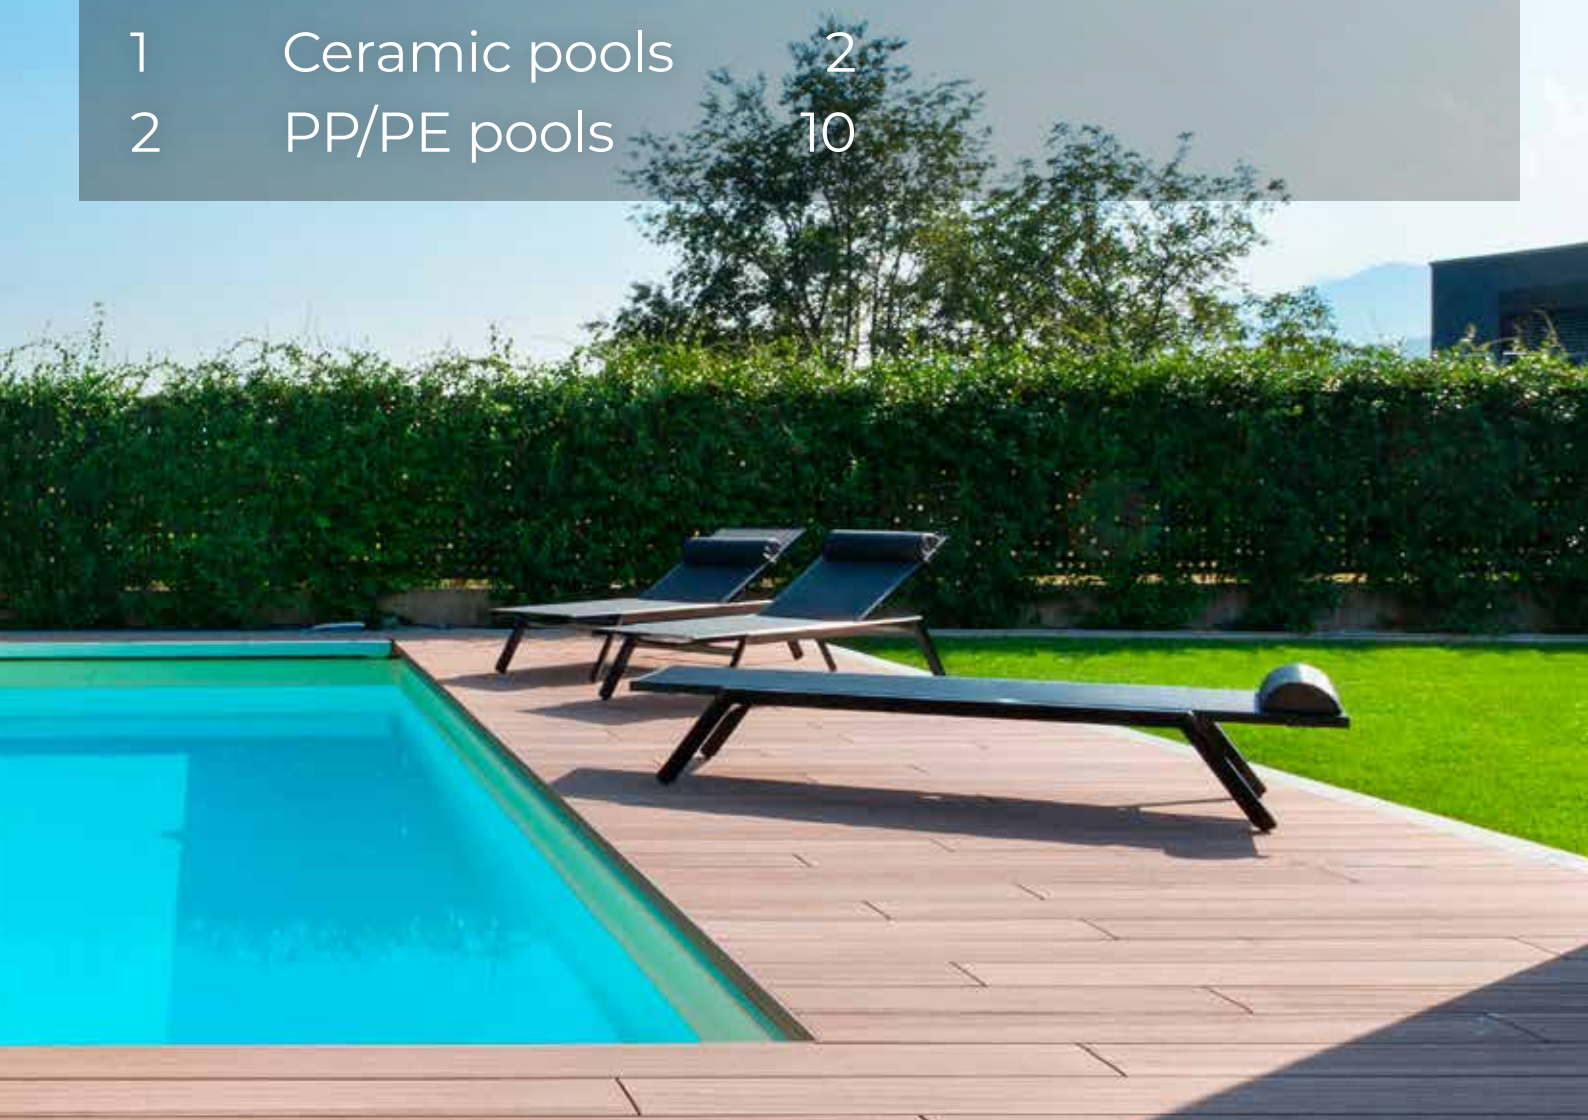

ENJOY YOUR OWN POOL WITH NORSUP'S EXCLUSIVE POOL DESIGNS

The Norsup range opens up a myriad of opportunities to create the perfect pool for you. Norsup pools are designed to suit your needs and can be controlled from anywhere in the world thanks to our "NorsupOne" smart pool technology. You can relax knowing that your pool is safe and well maintained without the need for tedious testing. In addition to that, our Norsup pools can be installed much quicker than traditional methods so you can enjoy your new swimming pool in no time at all.

NORSUP POOLS

1	Ceramic pools	2
2	PP/PE pools	10