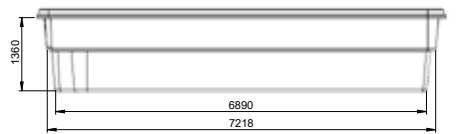

MONTECITO

Length m	5.40	6.50	7.60
Width m	3.00	3.00	3.00
Depth m	1.50	1.50	1.50
Vol. MAX m ³	24	29	34
Weight kg			580

On request available with counter current system!

COLORADO

The Colorado is a stylish rectangular pool. The sleek forms of the Colorado give your pool that contemporary and modern style. The simplistic structure is a delight to the landscape.