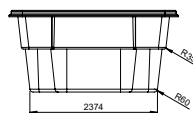

ASPEN

Length m	6.30	7.50
Width m	3.15	3.15
Depth m	1.50	1.50
Vol. MAX m ³	30	35
Weight kg		600

Complete this pool with Norsup technical equipment.

SANTA FE

Through the entry possibility on both sides the Santa Fe is particularly versatile. Thanks to the integrated seat between the stairs, a zone is formed for optimal relaxation.