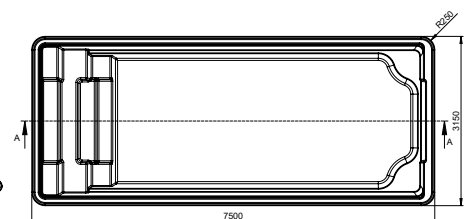

COLORADO

Length m	6.30**	7.00	8.00**	8.00*
Width m	3.10	3.20	3.20	3.75
Depth m	1.50	1.50	1.50	1.50
Vol. MAX m ³	29	33	38	45
Weight kg				850

*With model 8,00 x 3,75 m the entrance is situated on the right side.
 **With models 6,30 x 3,10 m and 8,00 x 3,20 m a bench is included in the steps.

ASPEN

Length m	6.30	7.50
Width m	3.15	3.15
Depth m	1.50	1.50
Vol. MAX m ³	30	35
Weight kg		600

Complete this pool with Norsup technical equipment.

SANTA FE

Through the entry possibility on both sides the Santa Fe is particularly versatile. Thanks to the integrated seat between the stairs, a zone is formed for optimal relaxation.

SANTA FE

Length m	7.0	9.00
Width m	3.10	3.75
Depth m	1.50	1.50
Vol. MAX m ³	33	51
Weight kg		

On request available with counter current system!

SOHO

The Soho pool combines the round and natural forms with playful designed steps. Classic meets modern. The Soho will blend in with any home style and home site.

SOHO

Length m	7.70
Width m	3.20
Depth m	1.55
Vol. MAX m ³	38
Weight kg	550

Control your pool from the palm of your hand with the NorsupOne control unit.

MANHATTAN

The rounded steps give this pool its classic with a touch of Mediterranean style. The natural, round forms fit all gardens. The Manhattan is the largest pool in the range.