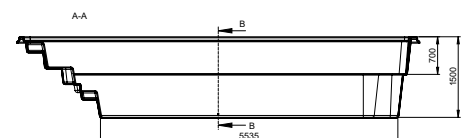

ASPEN

Length m	6.30	7.50
Width m	3.15	3.15
Depth m	1.50	1.50
Vol. MAX m ³	30	35
Weight kg		600

Complete this pool with Norsup technical equipment.

SANTA FE

Through the entry possibility on both sides the Santa Fe is particularly versatile. Thanks to the integrated seat between the stairs, a zone is formed for optimal relaxation.