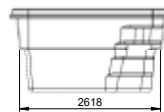

MONTECITO

Length m	5.40	6.50	7.60
Width m	3.00	3.00	3.00
Depth m	1.50	1.50	1.50
Vol. MAX m ³	24	29	34
Weight kg			580

On request available with counter current system!

COLORADO

The Colorado is a stylish rectangular pool. The sleek forms of the Colorado give your pool that contemporary and modern style. The simplistic structure is a delight to the landscape.