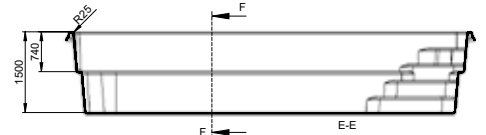

MONTECITO

Length m	5.40	6.50	7.60
Width m	3.00	3.00	3.00
Depth m	1.50	1.50	1.50
Vol. MAX m ³	24	29	34
Weight kg			580

On request available with counter current system!

COLORADO

The Colorado is a stylish rectangular pool. The sleek forms of the Colorado give your pool that contemporary and modern style. The simplistic structure is a delight to the landscape.