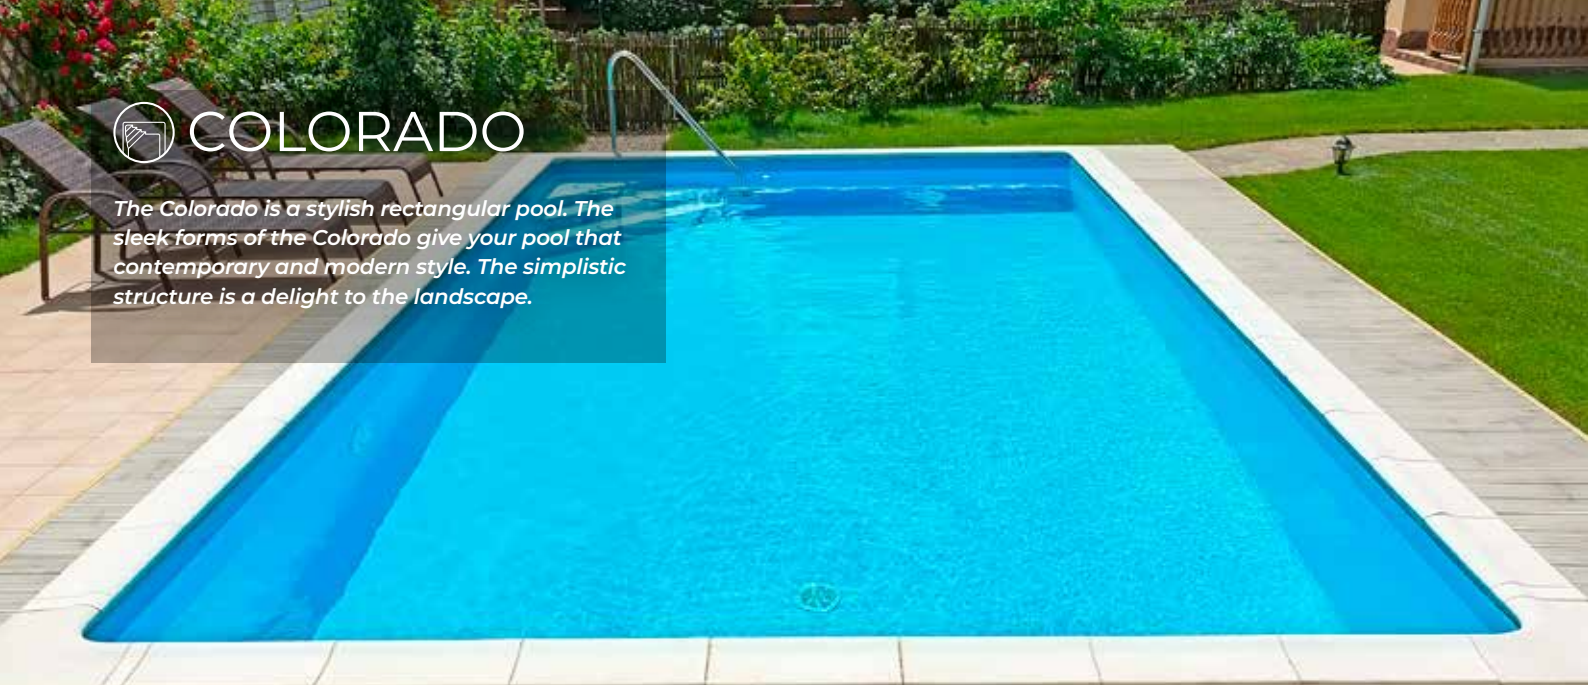

With small steps in the corner, the Montecito pool has maximum swimming space. Enjoy a dive in this pool in the morning or enjoy with your family, the Montecito pool brings enjoyment and luxury to the next level.

MONTECITO

Length m	5.40	6.50	7.60
Width m	3.00	3.00	3.00
Depth m	1.50	1.50	1.50
Vol. MAX m ³	24	29	34
Weight kg			580

On request available with counter current system!

COLORADO

The Colorado is a stylish rectangular pool. The sleek forms of the Colorado give your pool that contemporary and modern style. The simplistic structure is a delight to the landscape.

Also available with a pool cover!

ASPEN

The simple rectangular form with straight, wide steps give this pool its traditional and stylish look which fits any garden, traditional or modern. Relax in style.