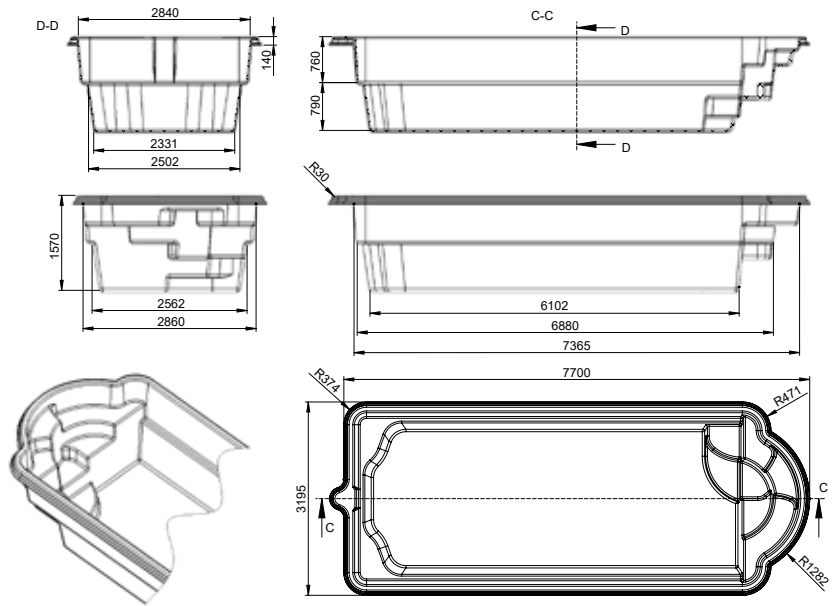

SANTA FE

Length m	7.0	9.00
Width m	3.10	3.75
Depth m	1.50	1.50
Vol. MAX m ³	33	51
Weight kg		

On request available with counter current system!

SOHO

The Soho pool combines the round and natural forms with playful designed steps. Classic meets modern. The Soho will blend in with any home style and home site.

SOHO

Length m	7.70
Width m	3.20
Depth m	1.55
Vol. MAX m ³	38
Weight kg	550

Control your pool from the palm of your hand with the NorsupOne control unit.

MANHATTAN

The rounded steps give this pool its classic with a touch of Mediterranean style. The natural, round forms fit all gardens. The Manhattan is the largest pool in the range.