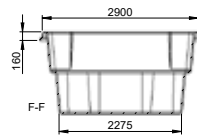

MONTECITO

Length m	5.40	6.50	7.60
Width m	3.00	3.00	3.00
Depth m	1.50	1.50	1.50
Vol. MAX m ³	24	29	34
Weight kg			580

On request available with counter current system!

COLORADO

The Colorado is a stylish rectangular pool. The sleek forms of the Colorado give your pool that contemporary and modern style. The simplistic structure is a delight to the landscape.