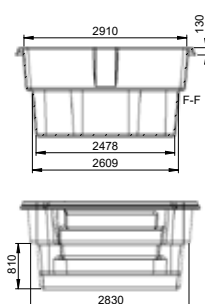

SOHO

Length m	7.70
Width m	3.20
Depth m	1.55
Vol. MAX m ³	38
Weight kg	550

Control your pool from the palm of your hand with the NorsupOne control unit.

MANHATTAN

The rounded steps give this pool its classic with a touch of Mediterranean style. The natural, round forms fit all gardens. The Manhattan is the largest pool in the range.

MANHATTAN

Length m	6.40	6.90	8.40
Width m	3.15	3.20	3.20
Depth m	1.50	1.50	1.50
Vol. MAX m ³	30	34	42
Weight kg			650

Also available with a pool cover!

2

NORSUP PP/PE POOLS

With 25 years' manufacturing experience, by choosing top quality of materials, Norsup PP/PE pools ensure extended operation life and exceptional design. Norsup provides both standard pools and pools with a built-in roller shaft which is ideal for implementing submerged automatic pool covers. The pools are available in different sizes, wall thickness, several stair designs and colour options, customised for each customer and situation. Everything is pre-installed / assembled, which makes installation easier!