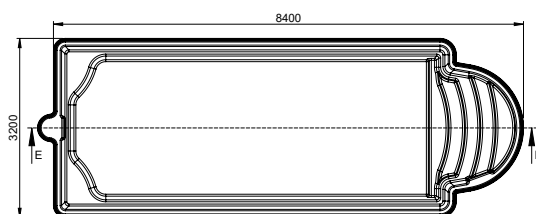

SANTA FE

Length m	7.0	9.00
Width m	3.10	3.75
Depth m	1.50	1.50
Vol. MAX m ³	33	51
Weight kg		

On request available with counter current system!

SOHO

The Soho pool combines the round and natural forms with playful designed steps. Classic meets modern. The Soho will blend in with any home style and home site.

SOHO

Length m	7.70
Width m	3.20
Depth m	1.55
Vol. MAX m ³	38
Weight kg	550

Control your pool from the palm of your hand with the NorsupOne control unit.

MANHATTAN

The rounded steps give this pool its classic with a touch of Mediterranean style. The natural, round forms fit all gardens. The Manhattan is the largest pool in the range.

MANHATTAN

Length m	6.40	6.90	8.40
Width m	3.15	3.20	3.20
Depth m	1.50	1.50	1.50
Vol. MAX m ³	30	34	42
Weight kg			650

Also available with a pool cover!

2

NORSUP PP/PE POOLS

With 25 years' manufacturing experience, by choosing top quality of materials, Norsup PP/PE pools ensure extended operation life and exceptional design. Norsup provides both standard pools and pools with a built-in roller shaft which is ideal for implementing submerged automatic pool covers. The pools are available in different sizes, wall thickness, several stair designs and colour options, customised for each customer and situation. Everything is pre-installed / assembled, which makes installation easier!