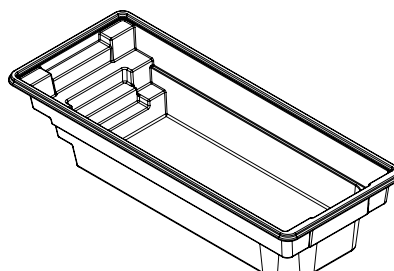

ASPEN

Length m	6.30	7.50
Width m	3.15	3.15
Depth m	1.50	1.50
Vol. MAX m ³	30	35
Weight kg		600

Complete this pool with Norsup technical equipment.

SANTA FE

Through the entry possibility on both sides the Santa Fe is particularly versatile. Thanks to the integrated seat between the stairs, a zone is formed for optimal relaxation.