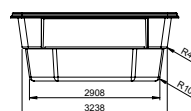

MONTECITO

Length m	5.40	6.50	7.60
Width m	3.00	3.00	3.00
Depth m	1.50	1.50	1.50
Vol. MAX m ³	24	29	34
Weight kg			580

On request available with counter current system!

COLORADO

The Colorado is a stylish rectangular pool. The sleek forms of the Colorado give your pool that contemporary and modern style. The simplistic structure is a delight to the landscape.

COLORADO

Length m	6.30**	7.00	8.00**	8.00*
Width m	3.10	3.20	3.20	3.75
Depth m	1.50	1.50	1.50	1.50
Vol. MAX m ³	29	33	38	45
Weight kg				850

*With model 8,00 x 3,75 m the entrance is situated on the right side.
 **With models 6,30 x 3,10 m and 8,00 x 3,20 m a bench is included in the steps.