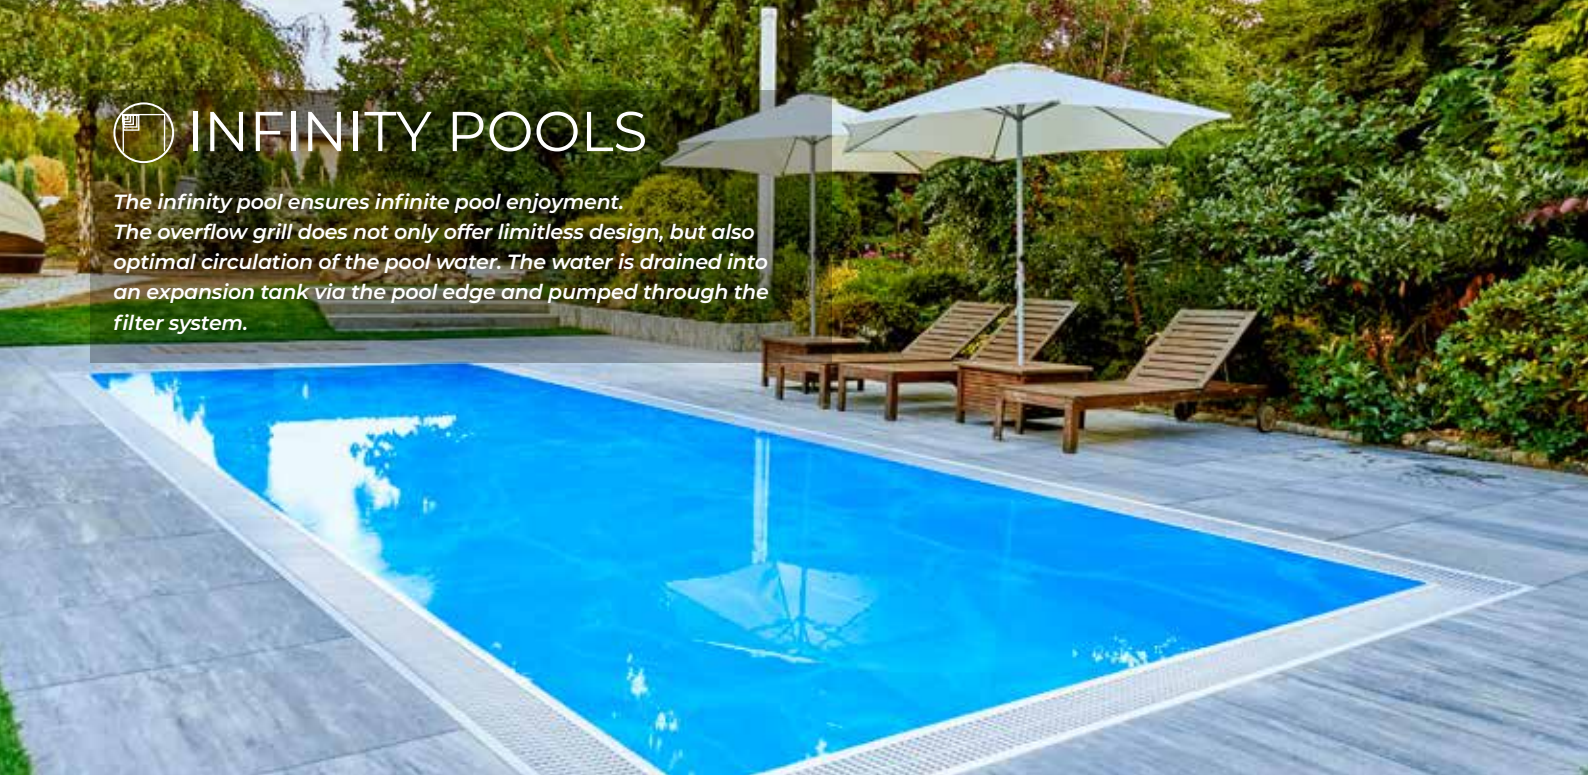

Also available with a pool cover!

ASPEN

The simple rectangular form with straight, wide steps give this pool its traditional and stylish look which fits any garden, traditional or modern. Relax in style.

Anthracite

Black

SKIMMER POOLS

The popular variant with slim skimmers for a high water level gives the pool an unusual design. Equipped with a staircase of your choice, it offers optimal comfort and sets a special accent.

Other sizes available on request.

“*The linear design harmonises perfectly with distinctive architecture. Classic and still modern.*”

INFINITY POOLS

The infinity pool ensures infinite pool enjoyment. The overflow grill does not only offer limitless design, but also optimal circulation of the pool water. The water is drained into an expansion tank via the pool edge and pumped through the filter system.

Other sizes available on request.

“

*The maximum water level
conveys the feeling of limitless freedom.
The first choice for infinite
swimming pleasure.*