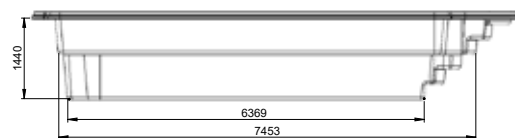

SANTA FE

Length m	7.0	9.00
Width m	3.10	3.75
Depth m	1.50	1.50
Vol. MAX m ³	33	51
Weight kg		

On request available with counter current system!

SOHO

The Soho pool combines the round and natural forms with playful designed steps. Classic meets modern. The Soho will blend in with any home style and home site.

SOHO

Length m	7.70
Width m	3.20
Depth m	1.55
Vol. MAX m ³	38
Weight kg	550

Control your pool from the palm of your hand with the NorsupOne control unit.

MANHATTAN

The rounded steps give this pool its classic with a touch of Mediterranean style. The natural, round forms fit all gardens. The Manhattan is the largest pool in the range.

MANHATTAN

Length m	6.40	6.90	8.40
Width m	3.15	3.20	3.20
Depth m	1.50	1.50	1.50
Vol. MAX m ³	30	34	42
Weight kg			650

Also available with a pool cover!

2

NORSUP PP/PE POOLS

With 25 years' manufacturing experience, by choosing top quality of materials, Norsup PP/PE pools ensure extended operation life and exceptional design. Norsup provides both standard pools and pools with a built-in roller shaft which is ideal for implementing submerged automatic pool covers. The pools are available in different sizes, wall thickness, several stair designs and colour options, customised for each customer and situation. Everything is pre-installed / assembled, which makes installation easier!