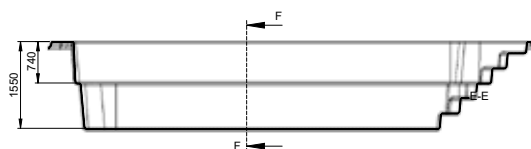

SANTA FE

Length m	7.0	9.00
Width m	3.10	3.75
Depth m	1.50	1.50
Vol. MAX m ³	33	51
Weight kg		

On request available with counter current system!

SOHO

The Soho pool combines the round and natural forms with playful designed steps. Classic meets modern. The Soho will blend in with any home style and home site.

SOHO

Length m	7.70
Width m	3.20
Depth m	1.55
Vol. MAX m ³	38
Weight kg	550

Control your pool from the palm of your hand with the NorsupOne control unit.

MANHATTAN

The rounded steps give this pool its classic with a touch of Mediterranean style. The natural, round forms fit all gardens. The Manhattan is the largest pool in the range.

MANHATTAN

Length m	6.40	6.90	8.40
Width m	3.15	3.20	3.20
Depth m	1.50	1.50	1.50
Vol. MAX m ³	30	34	42
Weight kg			650

Also available with a pool cover!

2

NORSUP PP/PE POOLS

With 25 years' manufacturing experience, by choosing top quality of materials, Norsup PP/PE pools ensure extended operation life and exceptional design. Norsup provides both standard pools and pools with a built-in roller shaft which is ideal for implementing submerged automatic pool covers. The pools are available in different sizes, wall thickness, several stair designs and colour options, customised for each customer and situation. Everything is pre-installed / assembled, which makes installation easier!