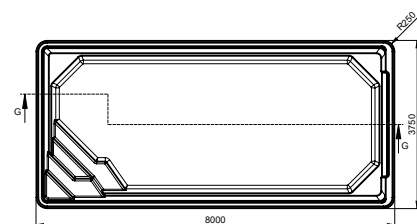

MONTECITO

Length m	5.40	6.50	7.60
Width m	3.00	3.00	3.00
Depth m	1.50	1.50	1.50
Vol. MAX m ³	24	29	34
Weight kg			580

On request available with counter current system!

COLORADO

The Colorado is a stylish rectangular pool. The sleek forms of the Colorado give your pool that contemporary and modern style. The simplistic structure is a delight to the landscape.

COLORADO

Length m	6.30**	7.00	8.00**	8.00*
Width m	3.10	3.20	3.20	3.75
Depth m	1.50	1.50	1.50	1.50
Vol. MAX m ³	29	33	38	45
Weight kg				850

*With model 8,00 x 3,75 m the entrance is situated on the right side.
 **With models 6,30 x 3,10 m and 8,00 x 3,20 m a bench is included in the steps.