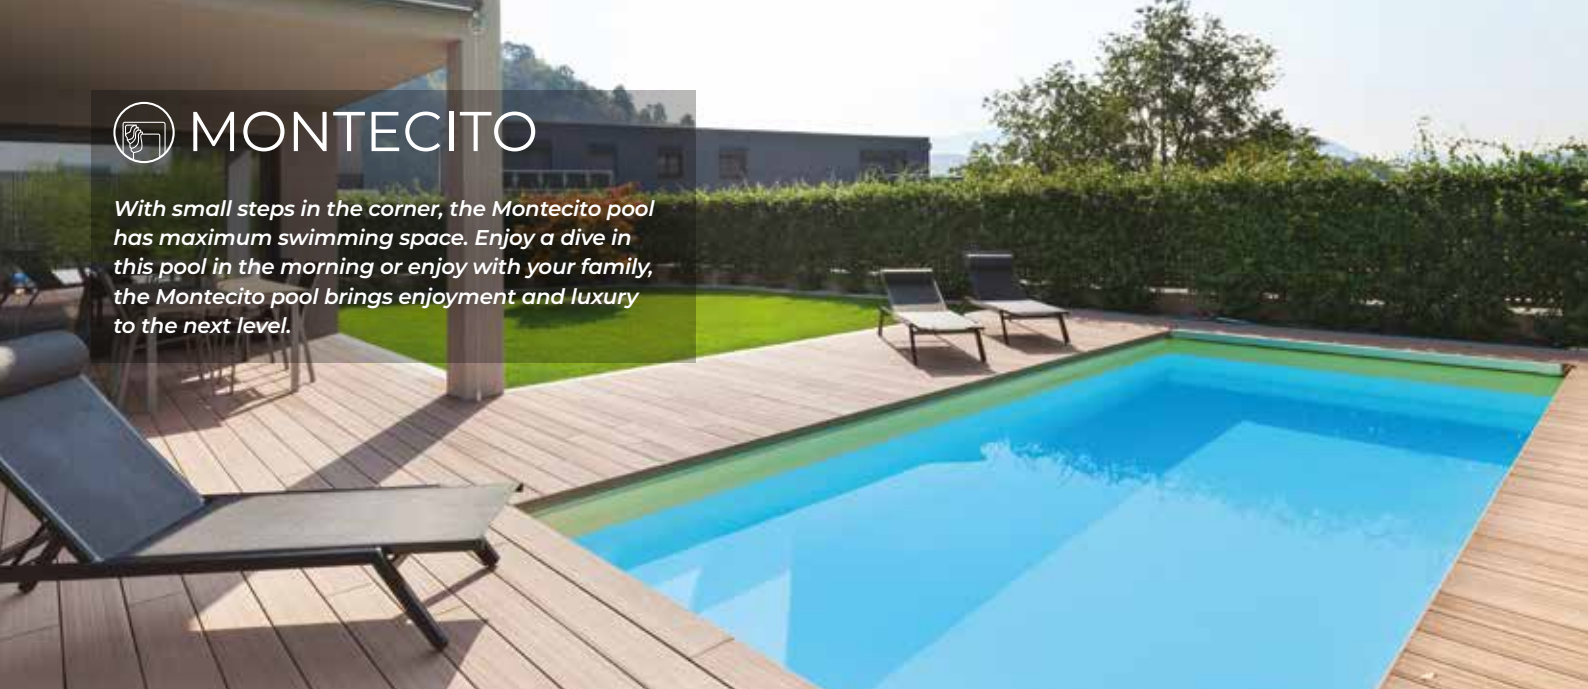

With small steps in the corner, the Montecito pool has maximum swimming space. Enjoy a dive in this pool in the morning or enjoy with your family, the Montecito pool brings enjoyment and luxury to the next level.

Also available with a pool cover!

ASPEN

The simple rectangular form with straight, wide steps give this pool its traditional and stylish look which fits any garden, traditional or modern. Relax in style.