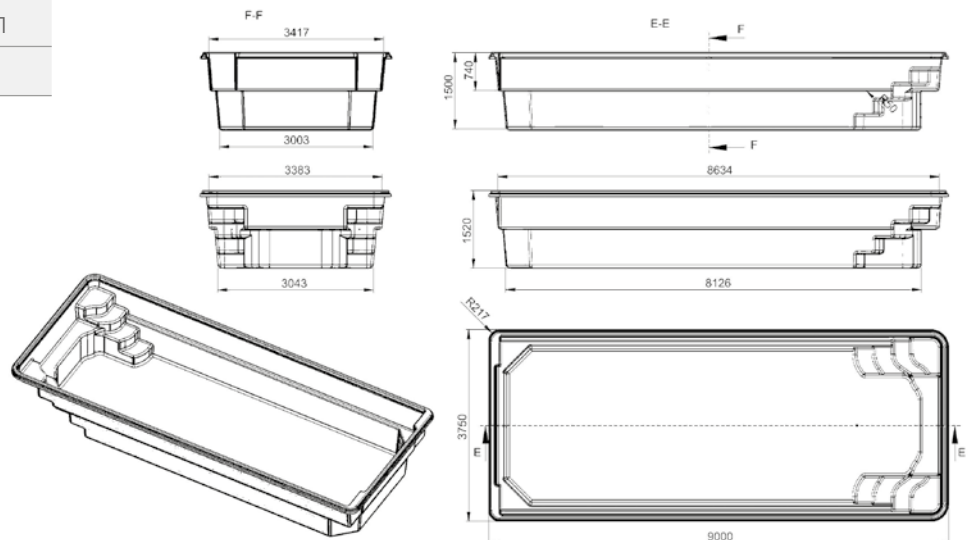

ASPEN

Length m	6.30	7.50
Width m	3.15	3.15
Depth m	1.50	1.50
Vol. MAX m ³	30	35
Weight kg		600

Complete this pool with Norsup technical equipment.

SANTA FE

Through the entry possibility on both sides the Santa Fe is particularly versatile. Thanks to the integrated seat between the stairs, a zone is formed for optimal relaxation.

SANTA FE

Length m	7.0	9.00
Width m	3.10	3.75
Depth m	1.50	1.50
Vol. MAX m ³	33	51
Weight kg		

On request available with counter current system!

SOHO

The Soho pool combines the round and natural forms with playful designed steps. Classic meets modern. The Soho will blend in with any home style and home site.

SOHO

Length m	7.70
Width m	3.20
Depth m	1.55
Vol. MAX m ³	38
Weight kg	550

Control your pool from the palm of your hand with the NorsupOne control unit.

MANHATTAN

The rounded steps give this pool its classic with a touch of Mediterranean style. The natural, round forms fit all gardens. The Manhattan is the largest pool in the range.