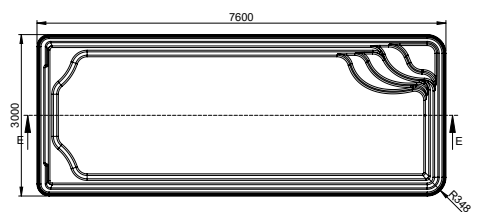

MONTECITO

Length m	5.40	6.50	7.60
Width m	3.00	3.00	3.00
Depth m	1.50	1.50	1.50
Vol. MAX m ³	24	29	34
Weight kg			580

On request available with counter current system!

COLORADO

The Colorado is a stylish rectangular pool. The sleek forms of the Colorado give your pool that contemporary and modern style. The simplistic structure is a delight to the landscape.