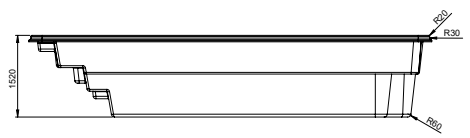

ASPEN

Length m	6.30	7.50
Width m	3.15	3.15
Depth m	1.50	1.50
Vol. MAX m ³	30	35
Weight kg		600

Complete this pool with Norsup technical equipment.

SANTA FE

Through the entry possibility on both sides the Santa Fe is particularly versatile. Thanks to the integrated seat between the stairs, a zone is formed for optimal relaxation.